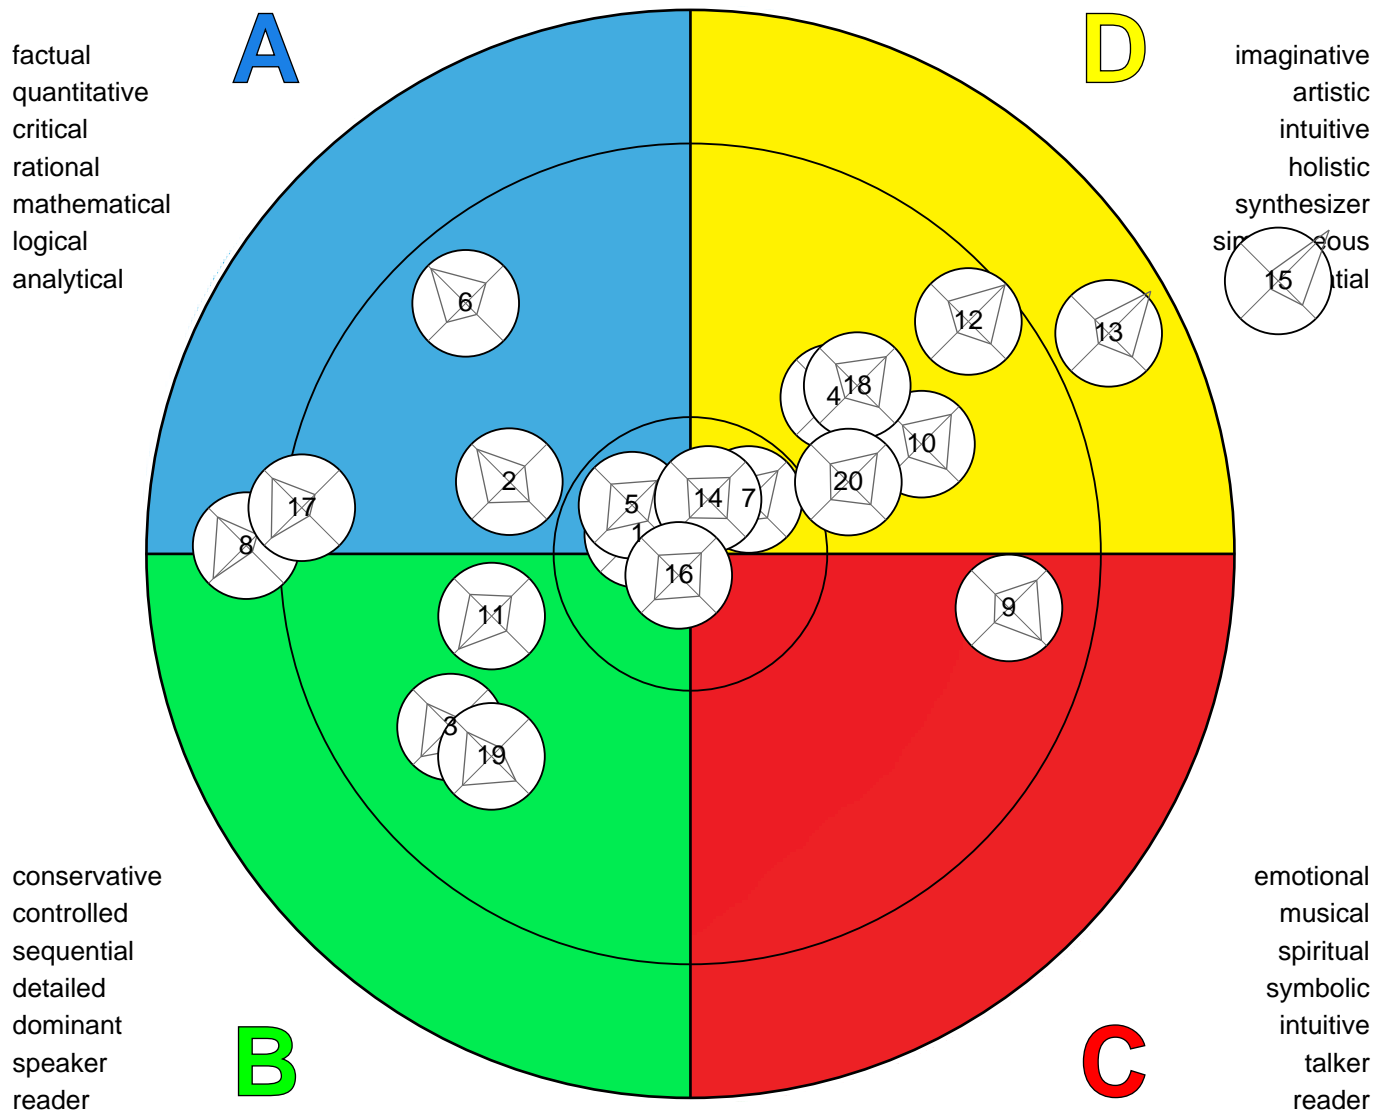

# Rank Order of Team Preferences by Quadrant

---

The rank order of preferences of this team as a whole:

**D Upper Right**      **84**

**A Upper Left**      **74**

**B Lower Left**      **70**

**C Lower Right**      **67**

# Process Flow of Preferences

## Alternate style from Adjective Pairs

This graphic presents the alternate flow of preferences according to the Adjective Pairs section average results.

The Adjective Pairs result tells us something about how we react when under pressure.

# Preference Map